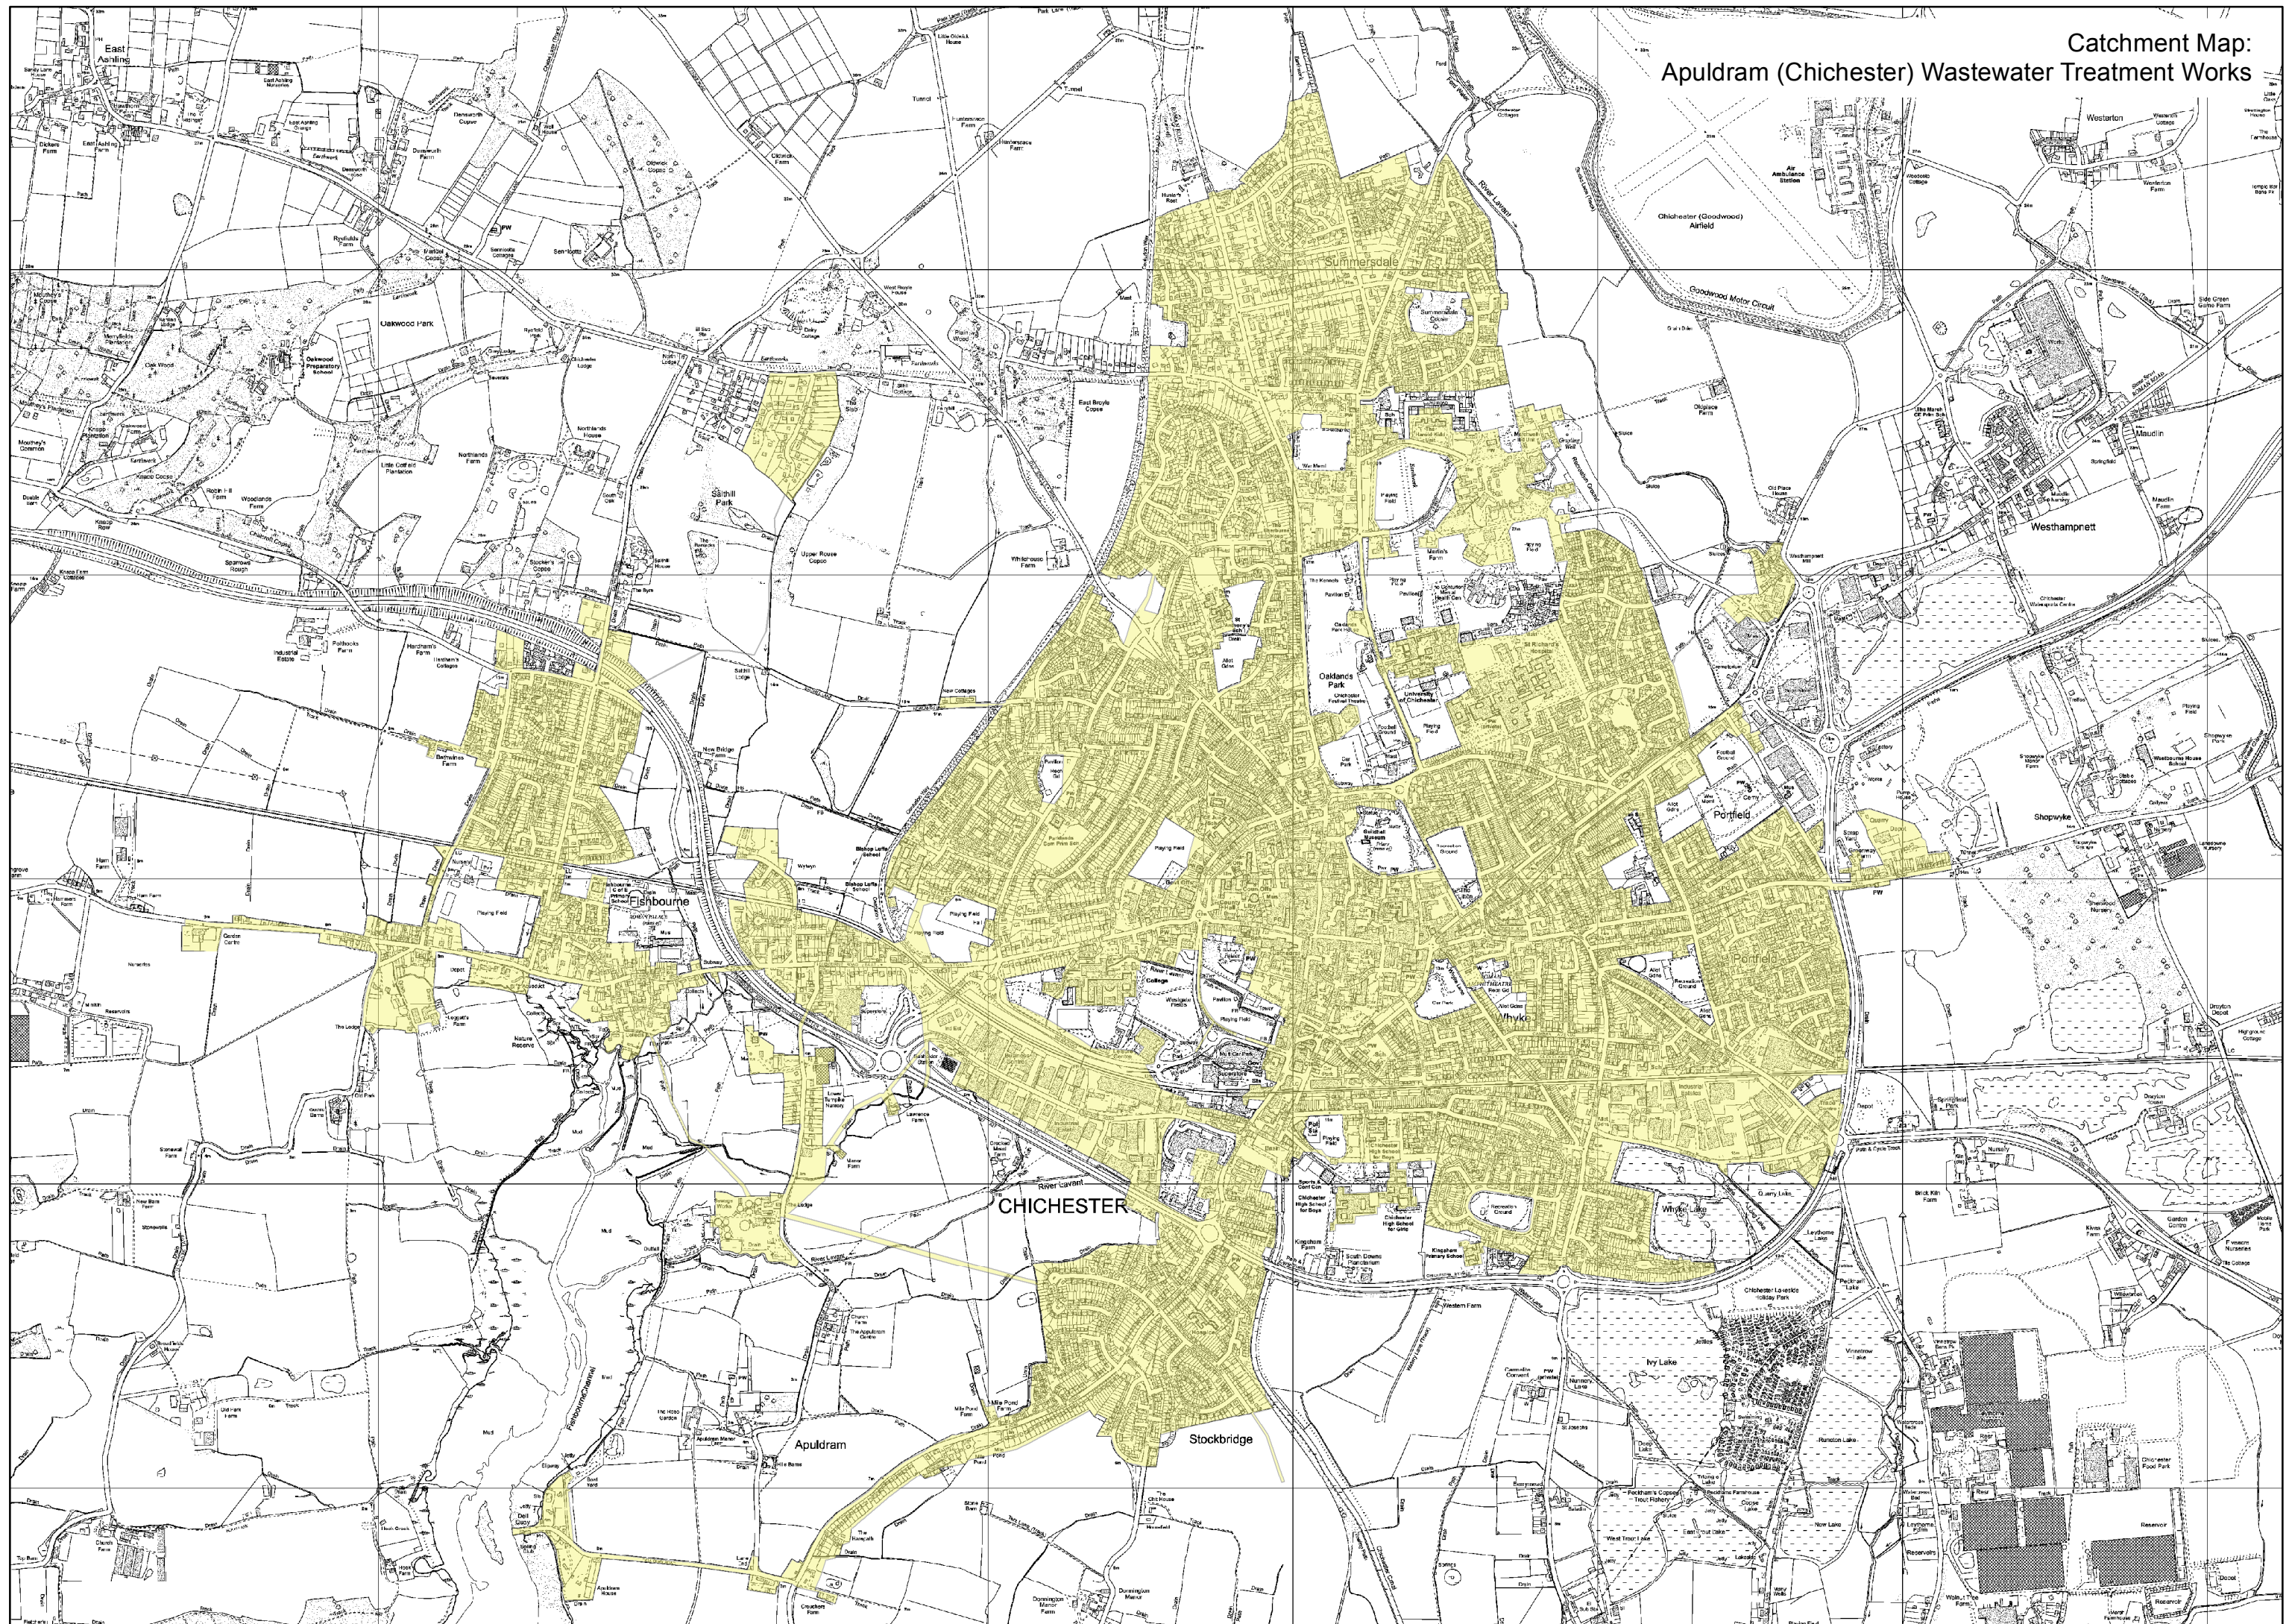

# Catchment Map: Loxwood Wastewater Treatment Works

# Catchment Map: Pagham Wastewater Treatment Works

Catchment Map:  
Sidlesham Wastewater Treatment Works

# Catchment Map: Tangmere Wastewater Treatment Works

# Catchment Map: Thornham Wastewater Treatment Works