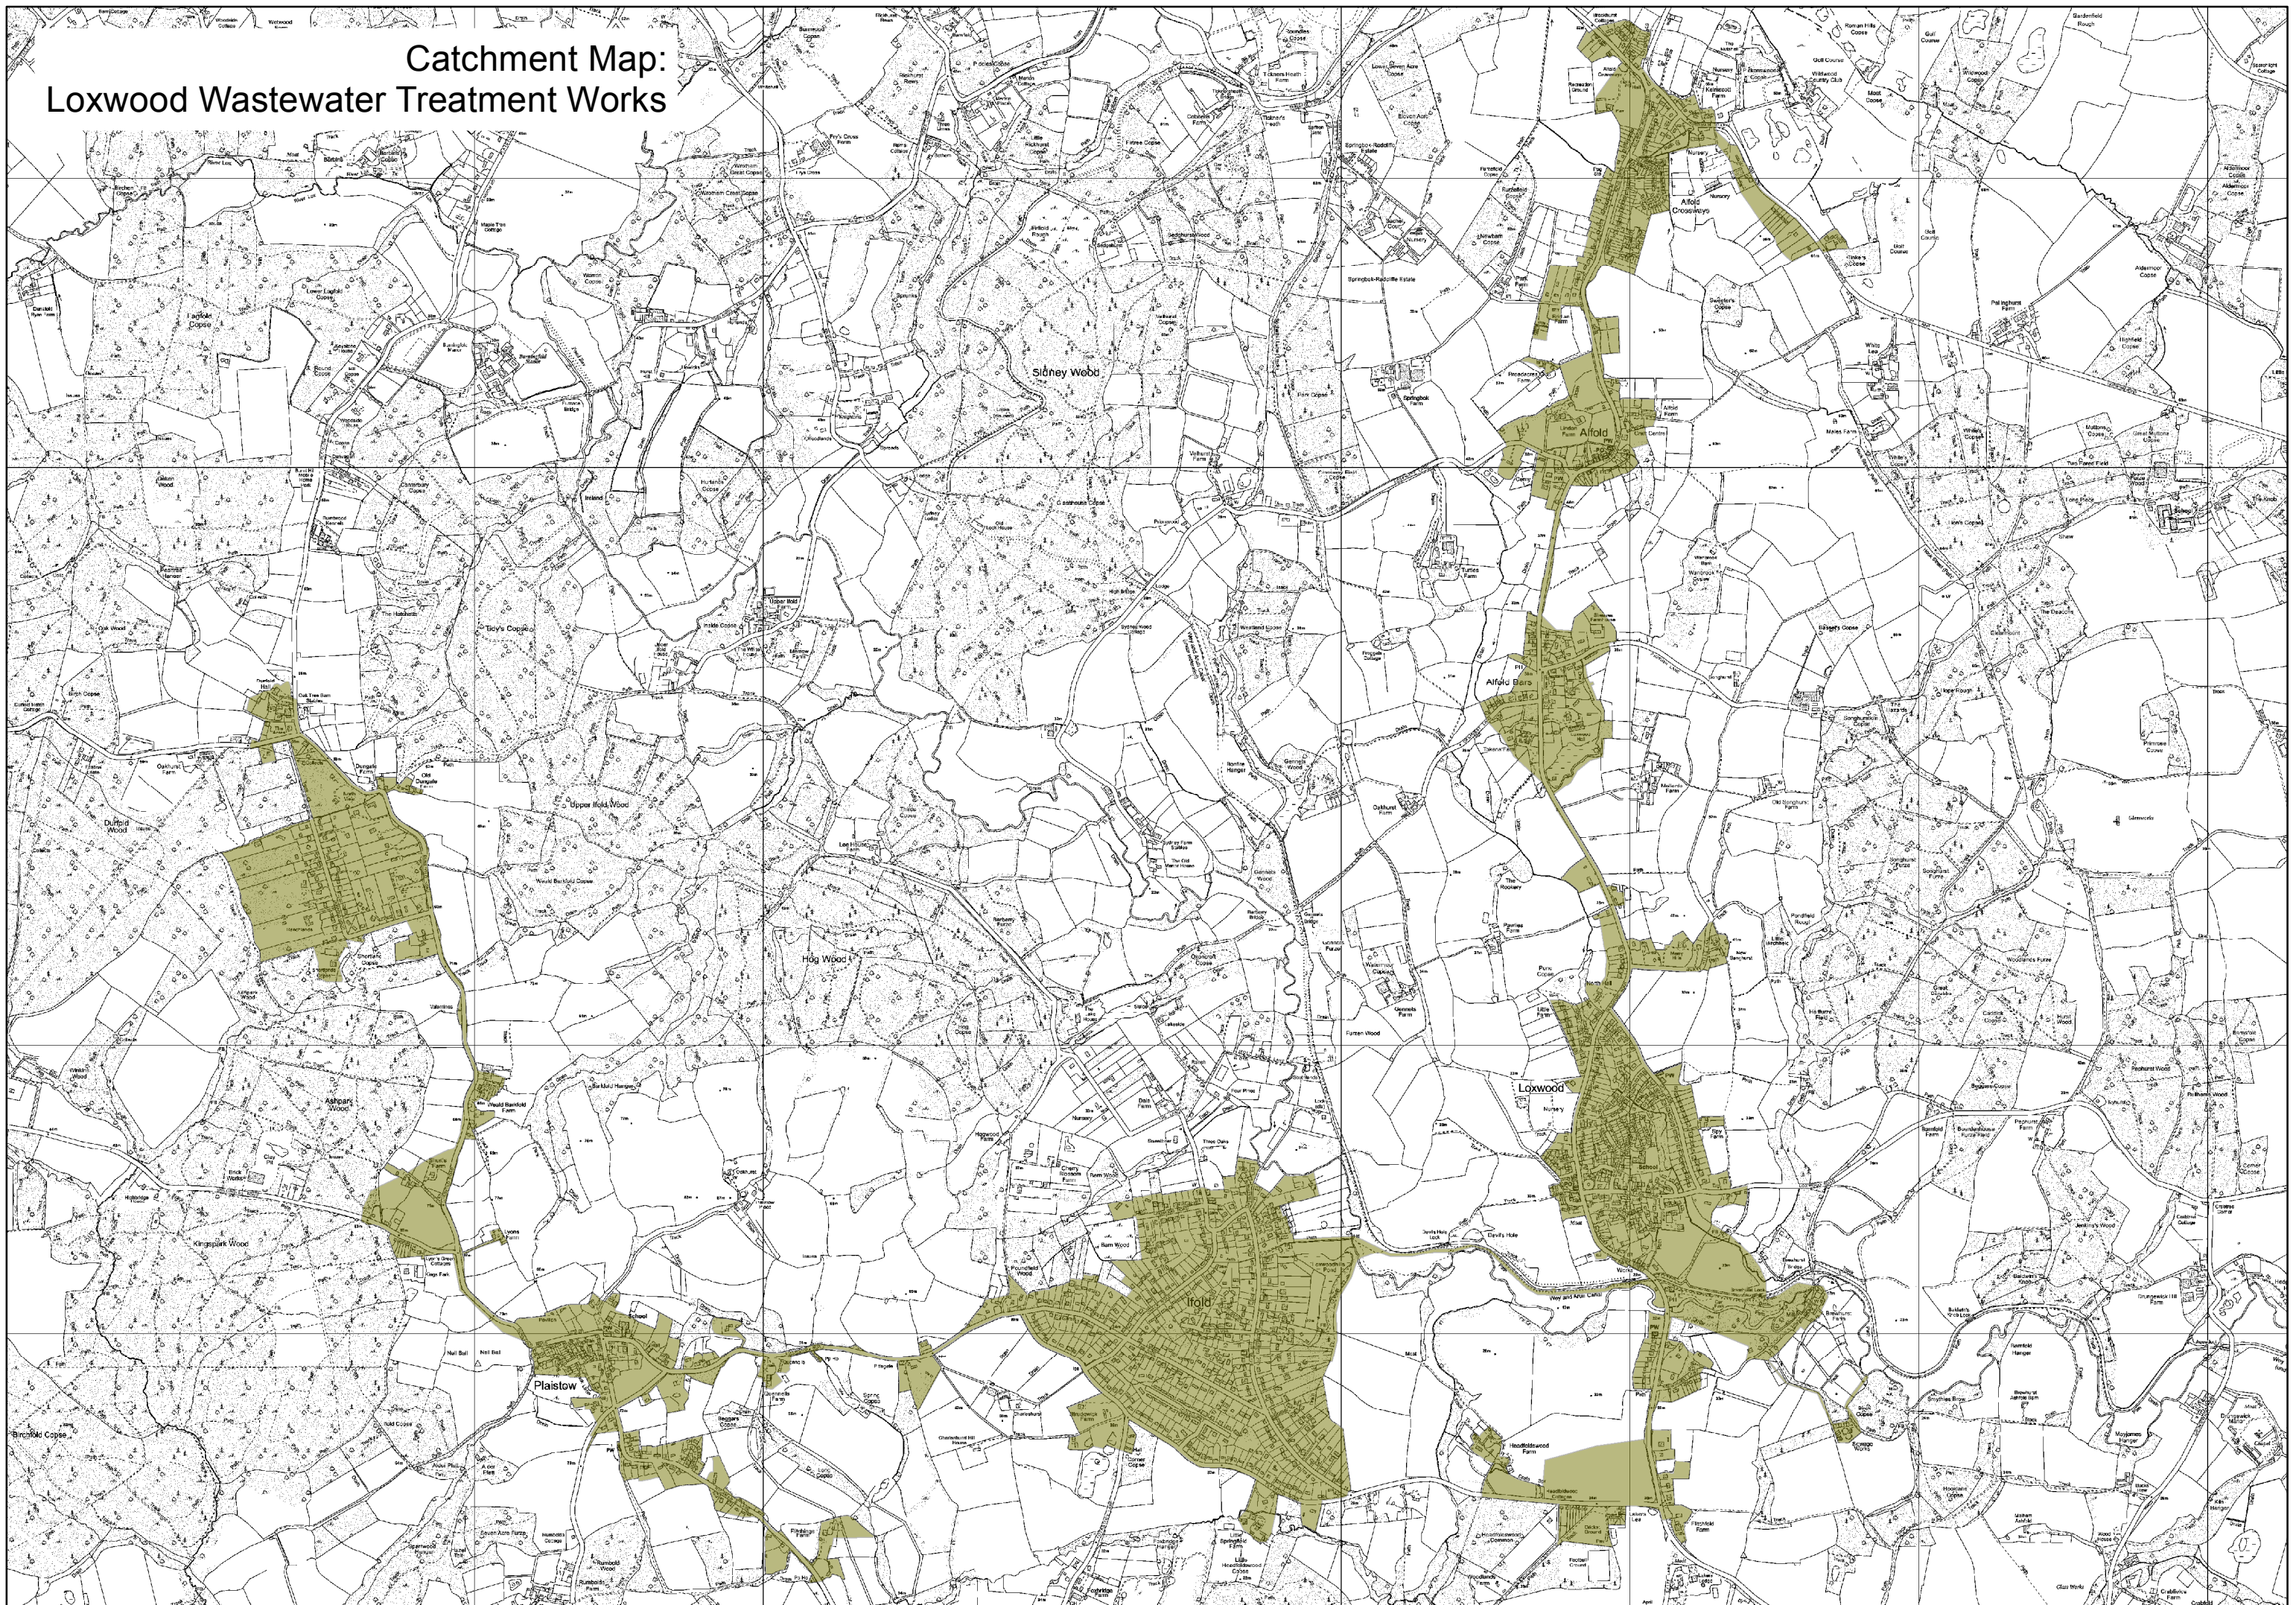

# Catchment Map: Loxwood Wastewater Treatment Works

# Catchment Map: Pagham Wastewater Treatment Works

Catchment Map:  
Sidlesham Wastewater Treatment Works

# Catchment Map: Tangmere Wastewater Treatment Works

# Catchment Map: Thornham Wastewater Treatment Works