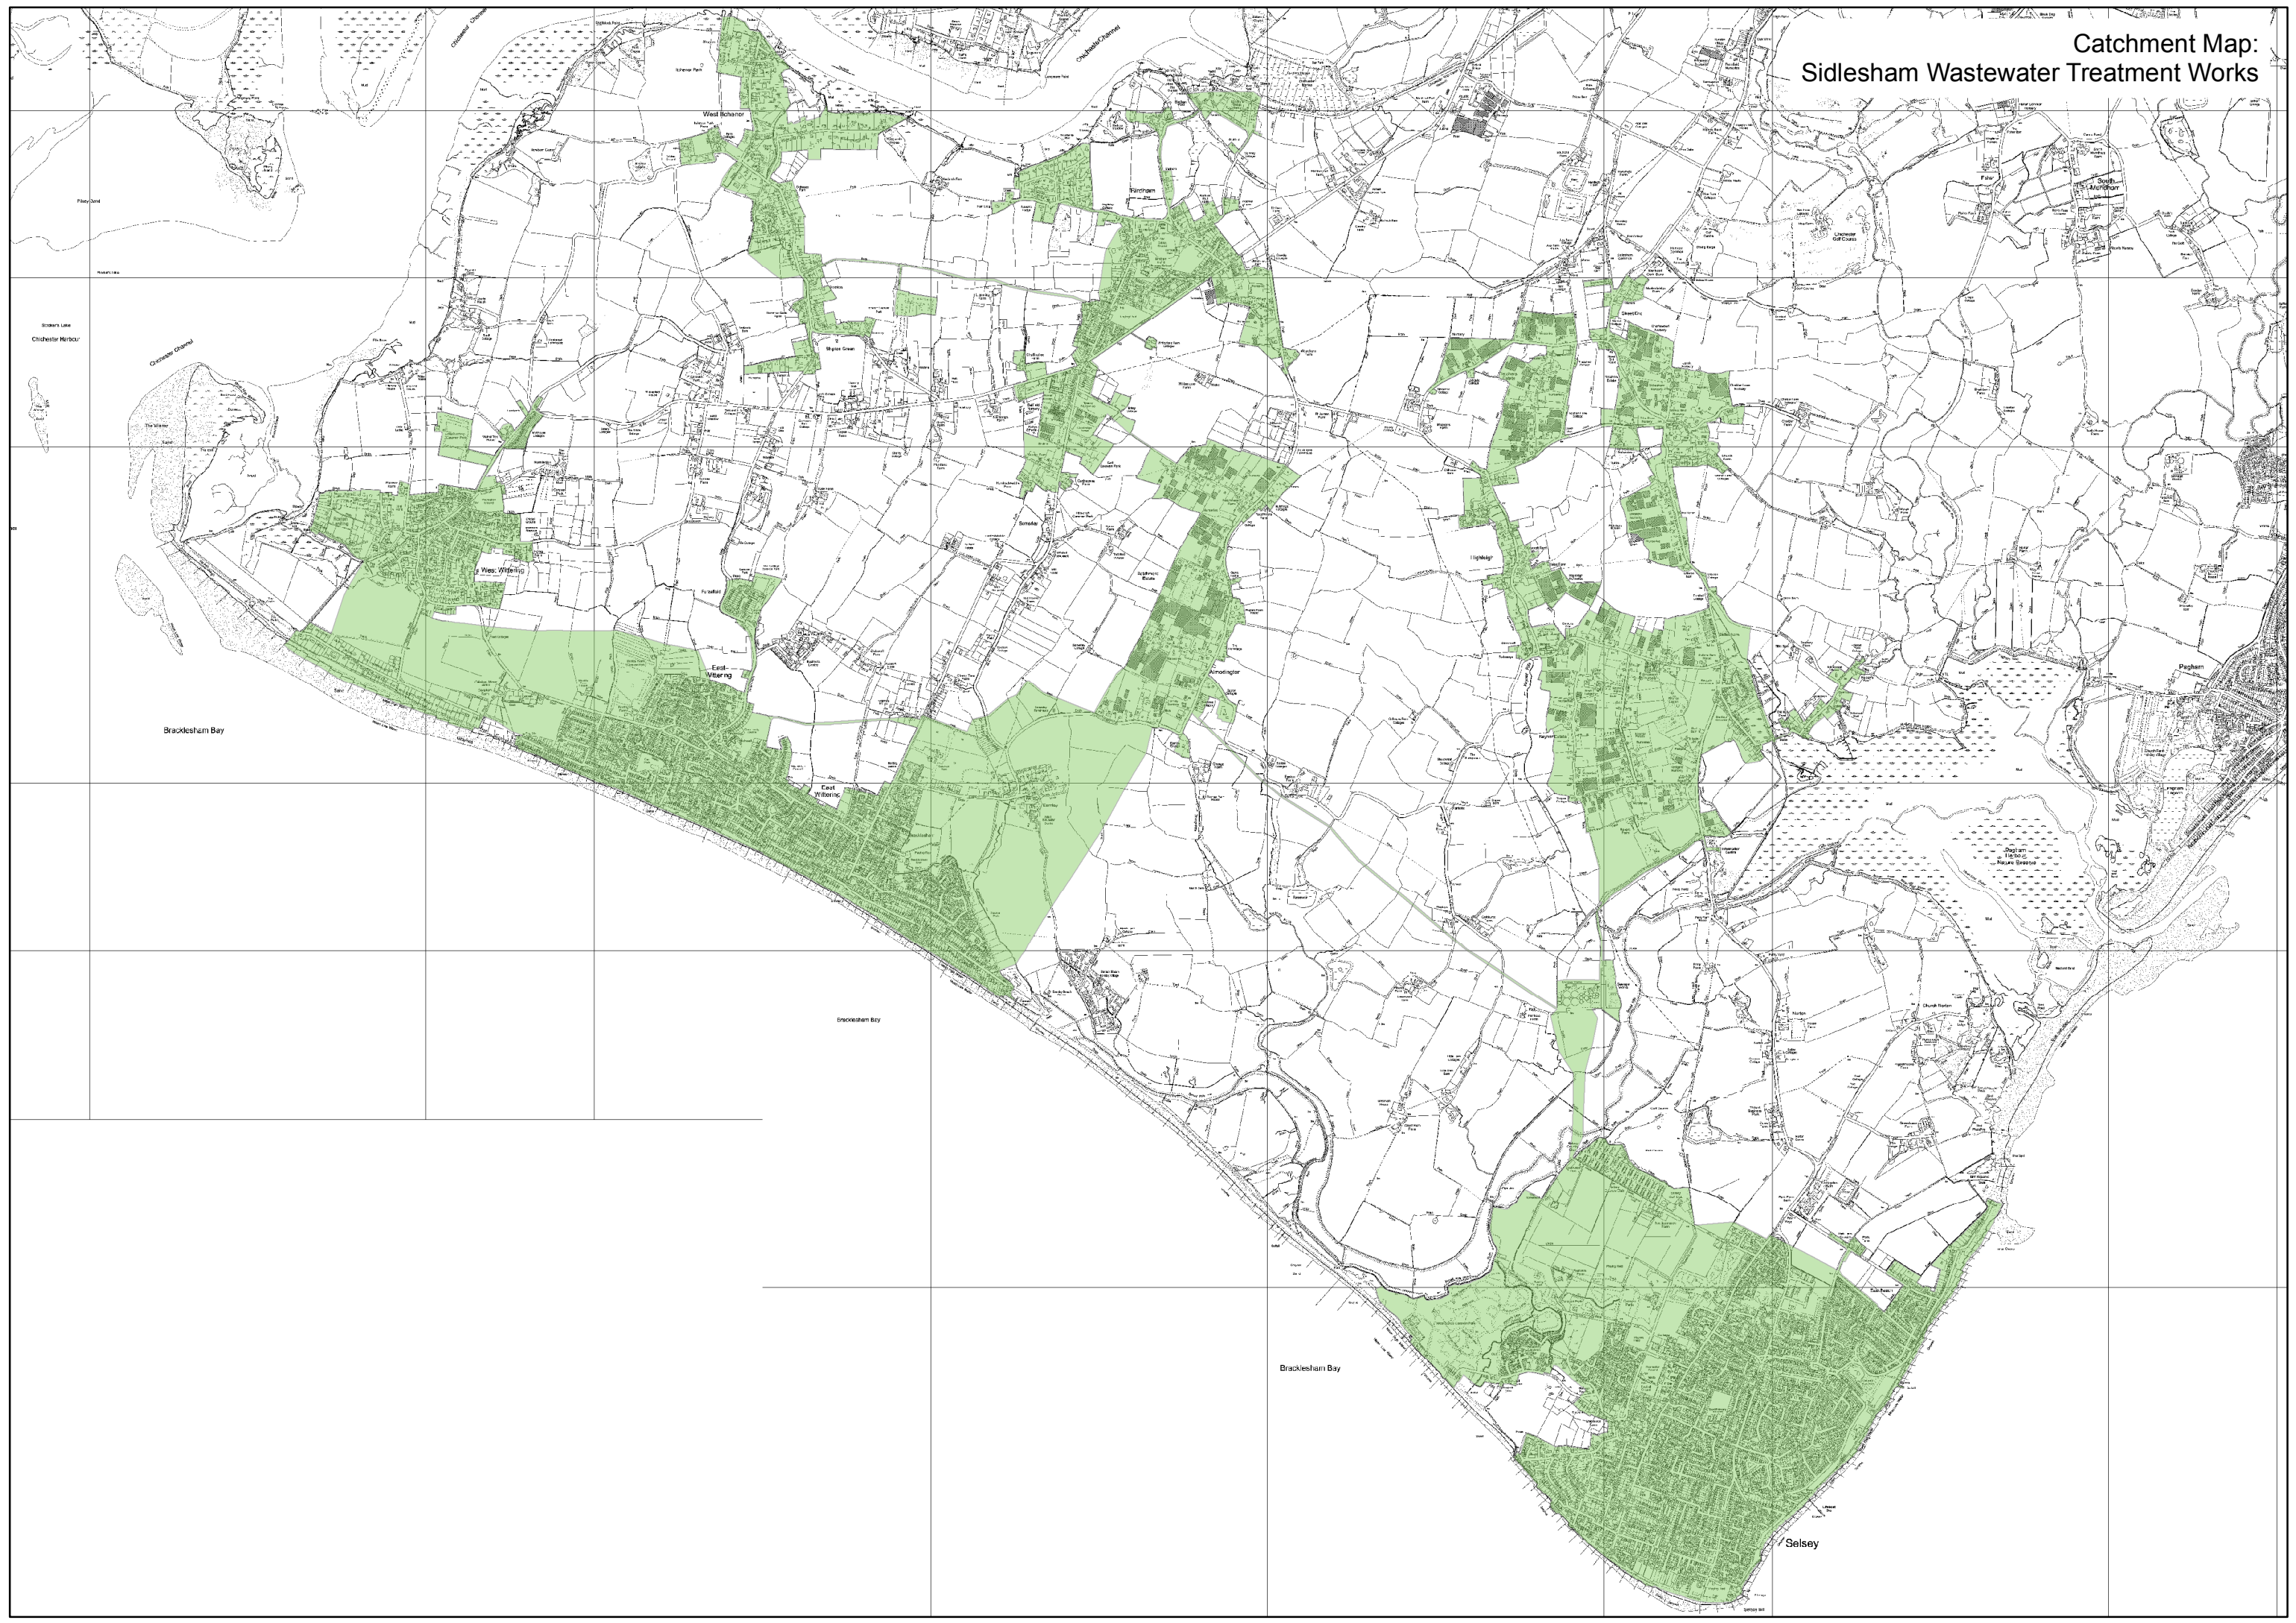

# Catchment Map: Loxwood Wastewater Treatment Works

# Catchment Map: Pagham Wastewater Treatment Works

Catchment Map:  
Sidlesham Wastewater Treatment Works

# Catchment Map: Tangmere Wastewater Treatment Works

# Catchment Map: Thornham Wastewater Treatment Works