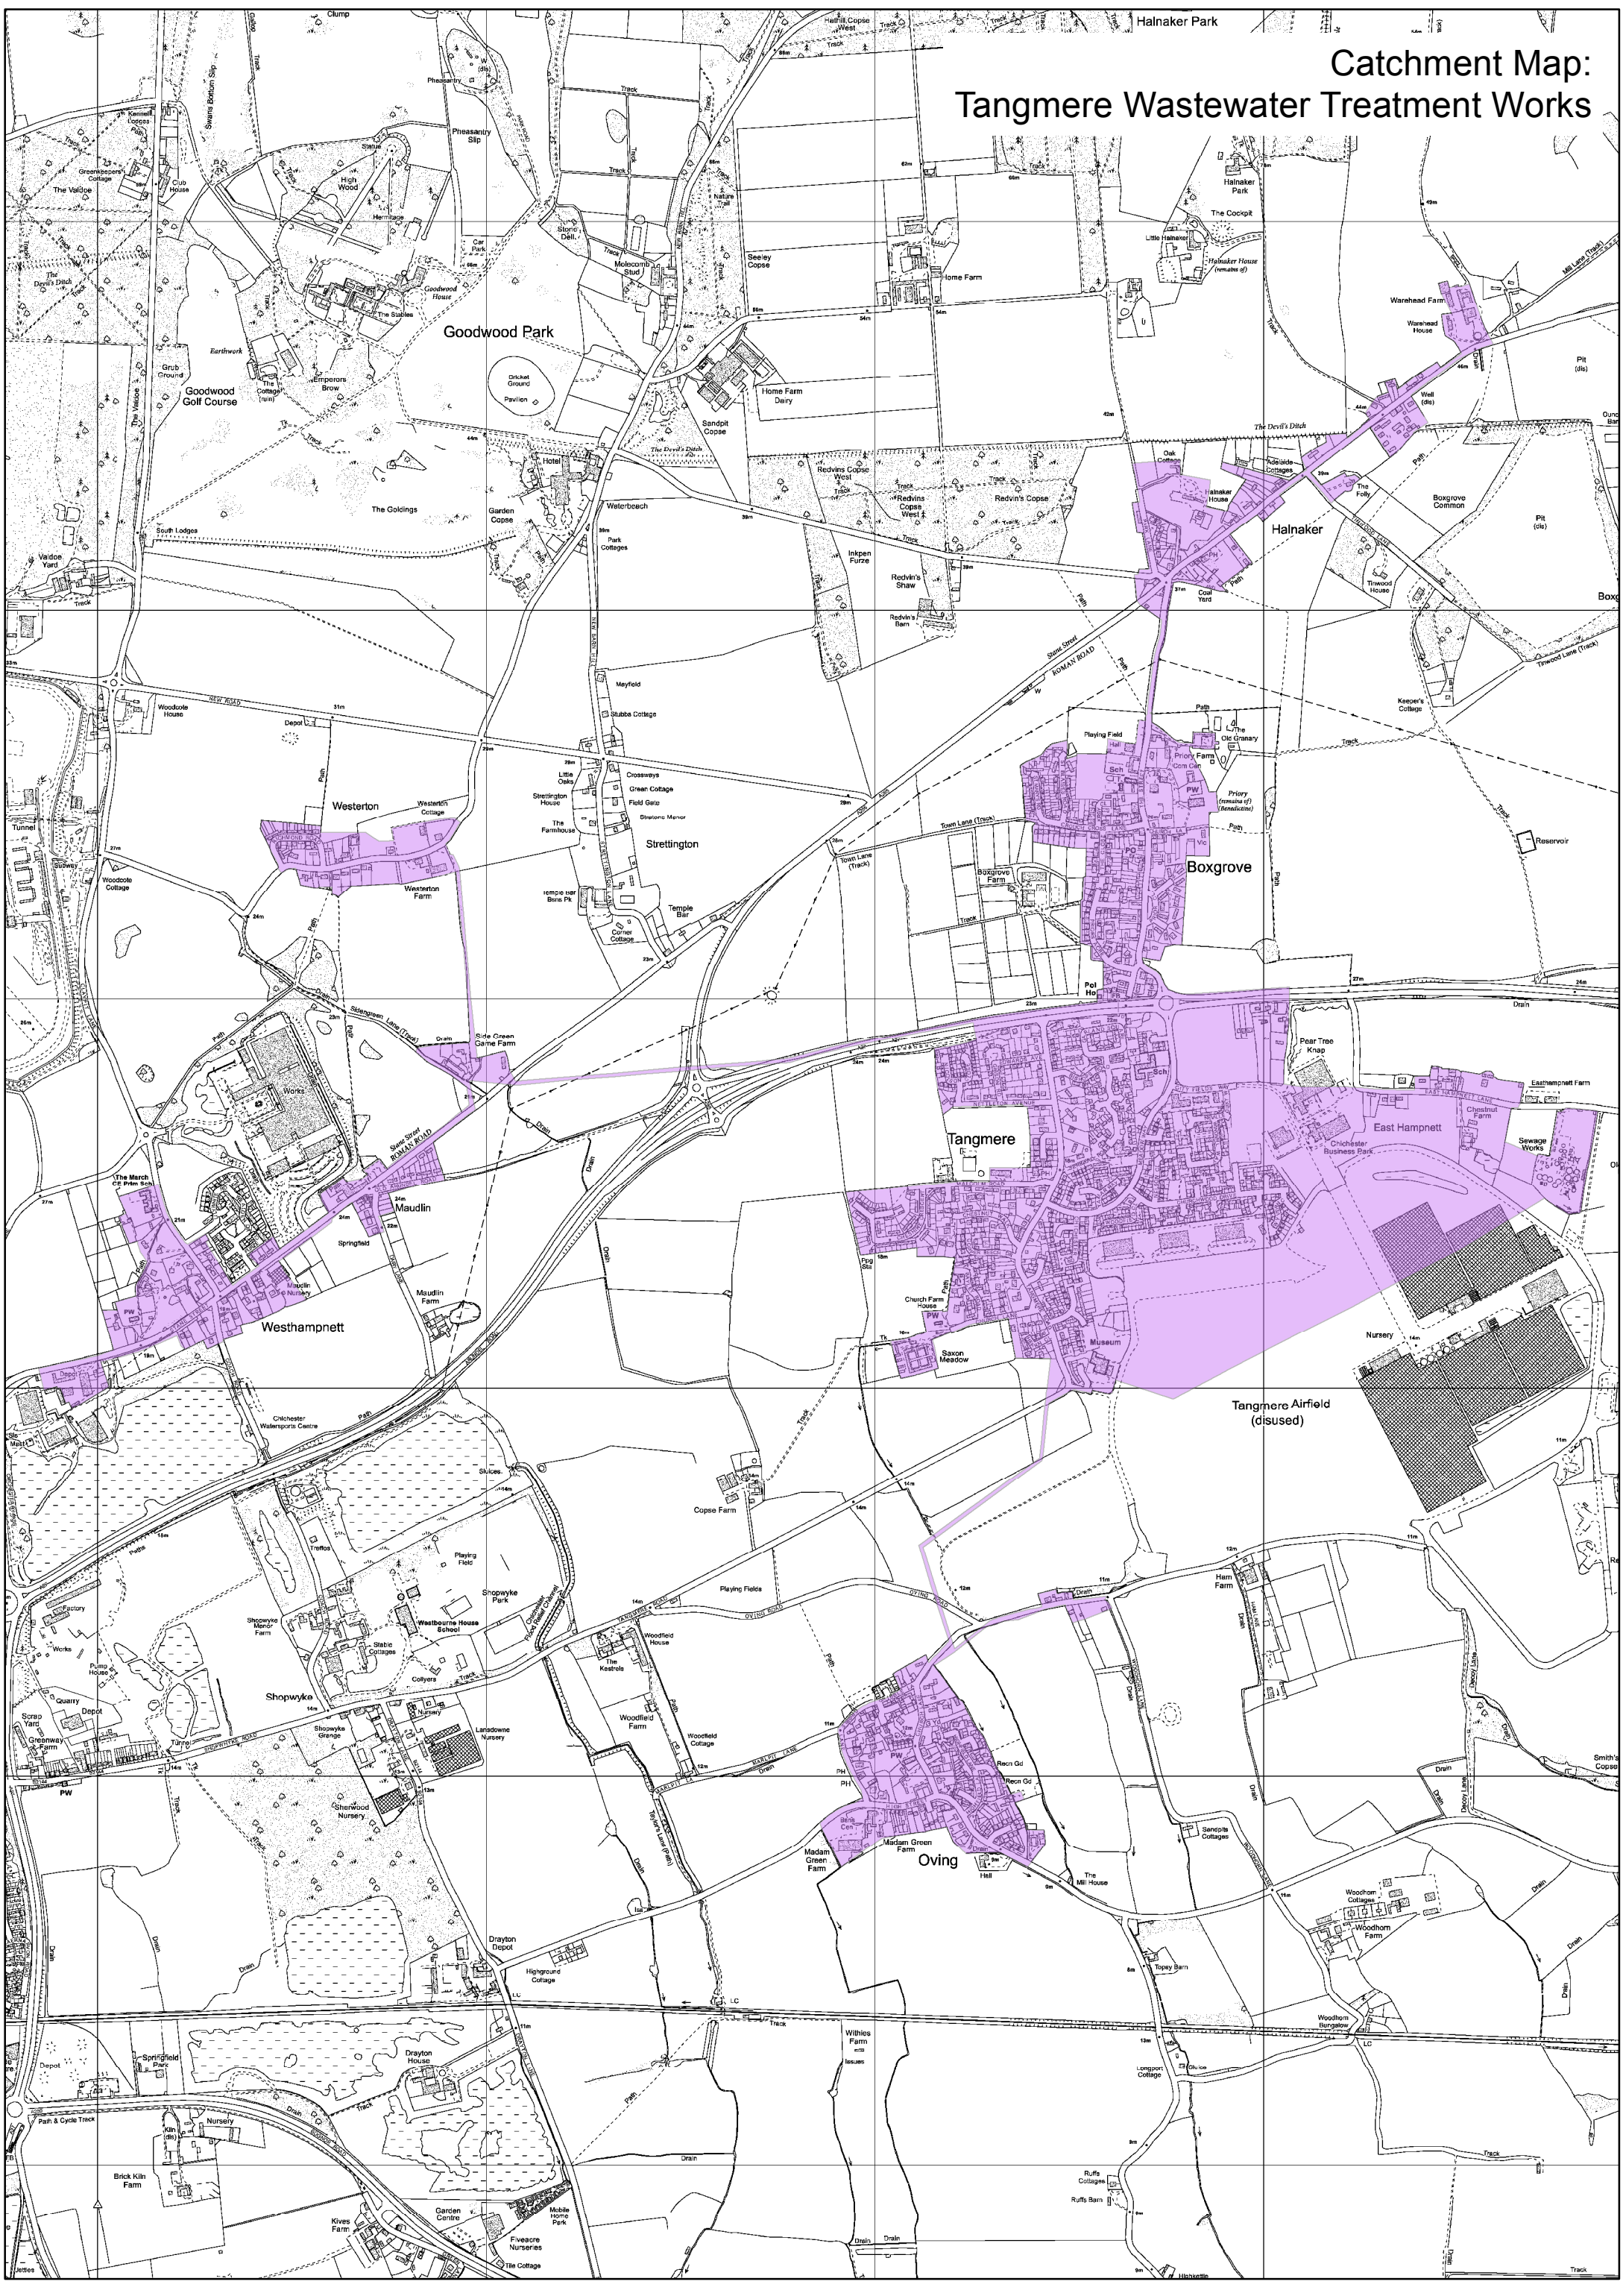

# Catchment Map: Loxwood Wastewater Treatment Works

# Catchment Map: Pagham Wastewater Treatment Works

Catchment Map:  
Sidlesham Wastewater Treatment Works

# Catchment Map: Tangmere Wastewater Treatment Works

# Catchment Map: Thornham Wastewater Treatment Works